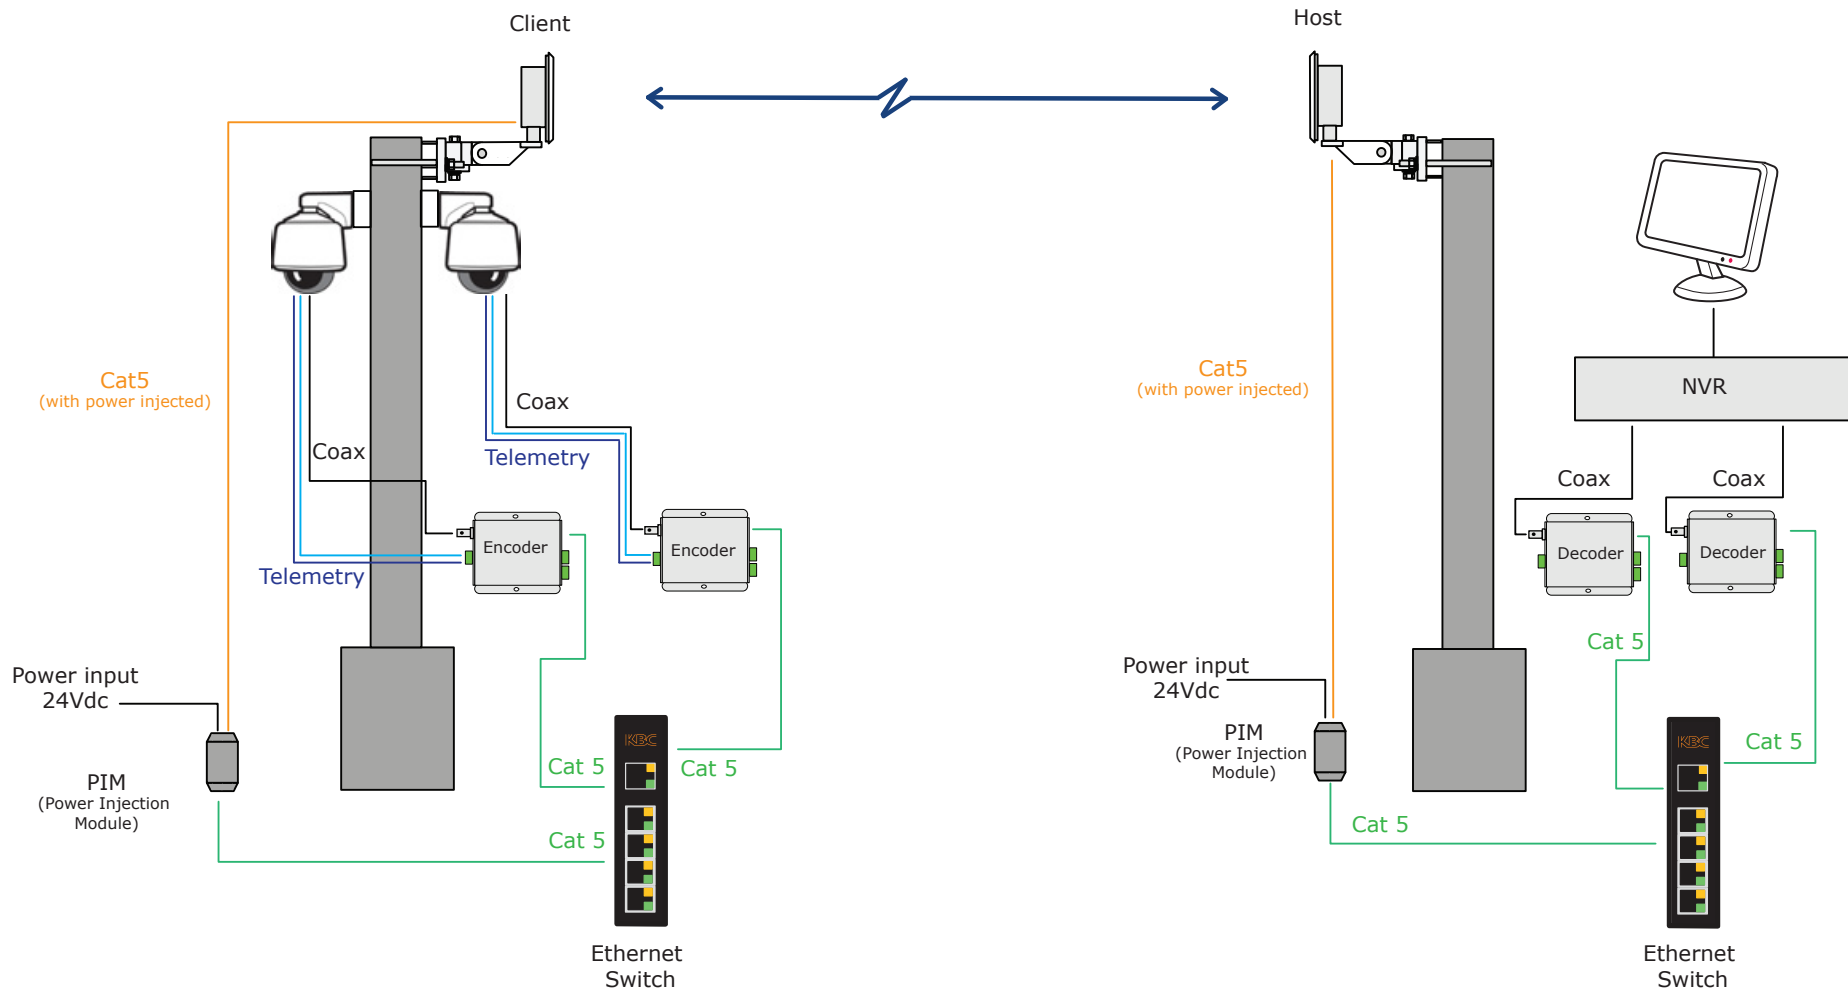

# Wireless CCTV Camera System: PTZ Non-PoE, Multiple Analog Cameras over Single Point-to-Point Link

Due to ongoing technological improvements, product specifications are subject to change without notice. This diagram is for illustration only. It assumes an ideal RF environment. Due to adverse, site-specific wireless conditions, KBC Networks cannot guarantee the operation of the system as depicted in this diagram. A bench test is highly recommended for familiarization and easier troubleshooting should it be necessary. Environmental restrictions could require reconfiguration to some degree including, but not limited to, the need for upgraded antenna options. Researched by KBC Networks Technical Support Group, this drawing was assembled and at the time of publication is believed to be accurate. This information remains the property of KBC Networks and is subject to change at any time. For the current release of this drawing, please contact KBC Networks.