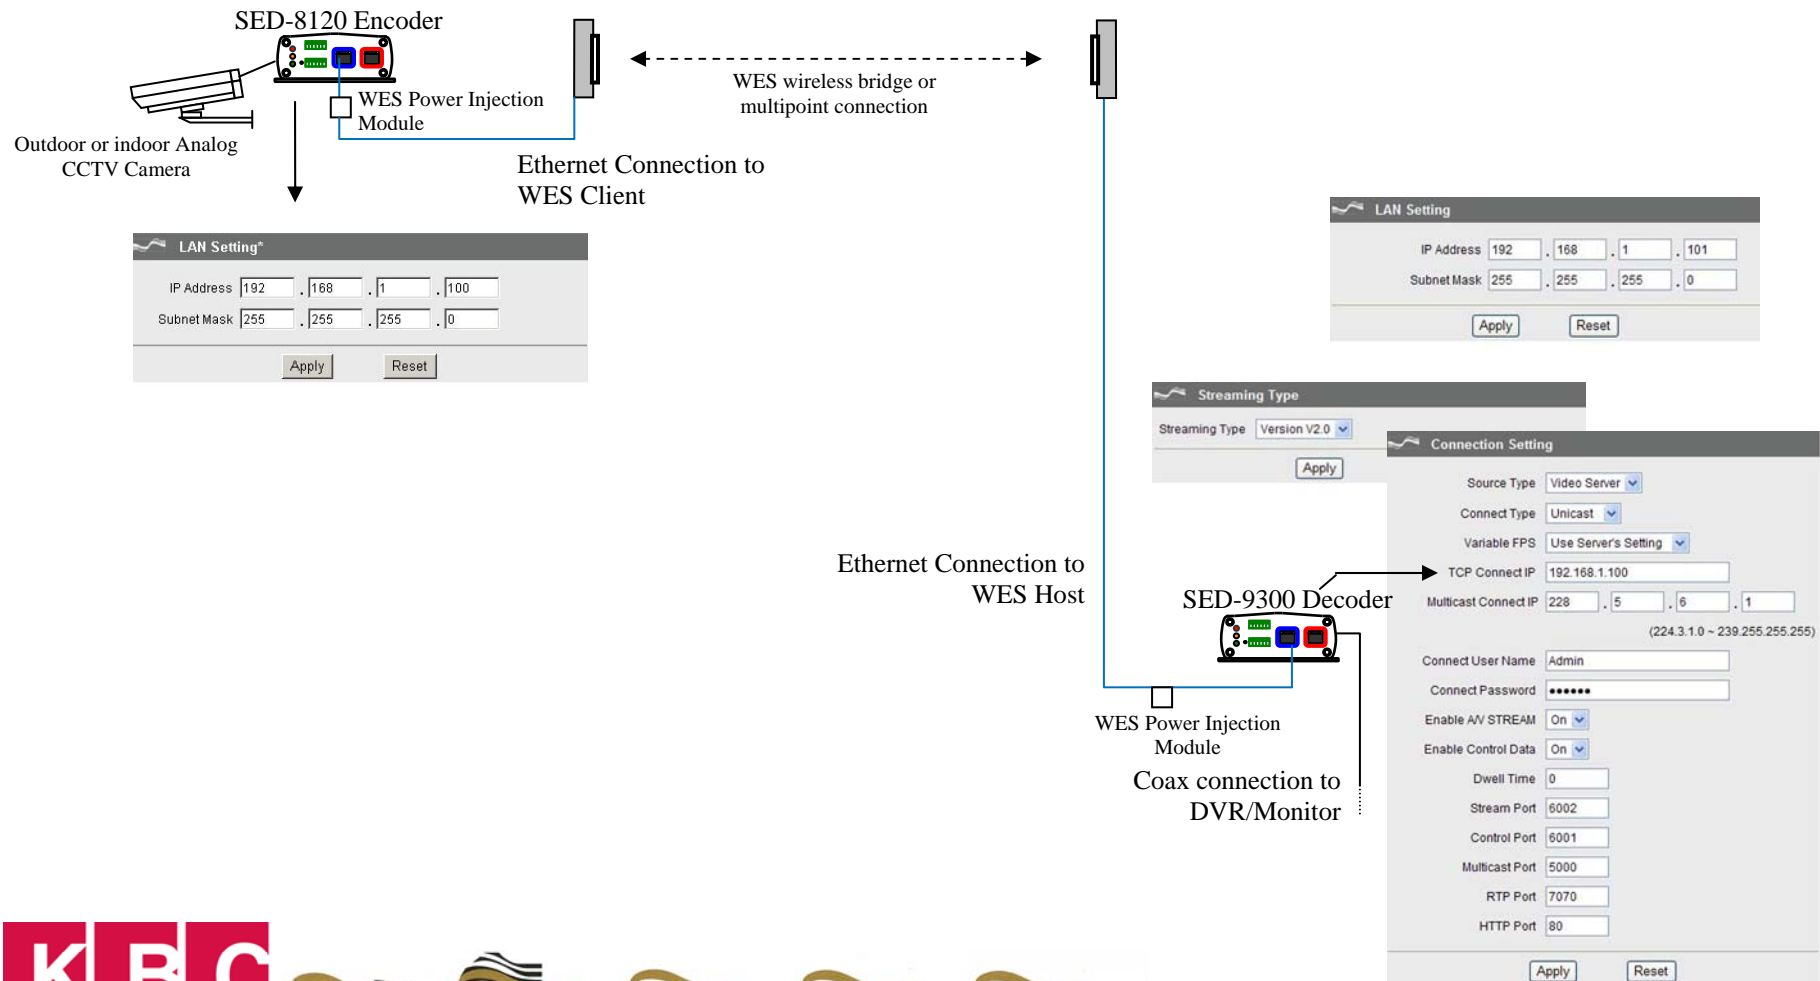

MiniLink[®] Encoder/Decoder Configuration Note #1

Streaming Video Connection Settings

www.microtekelectronics.com | www.kbcnetworks.com | info@kbcnetworks.com

25691 Atlantic Ocean Dr; Ste B-3; Lake Forest, CA 92630